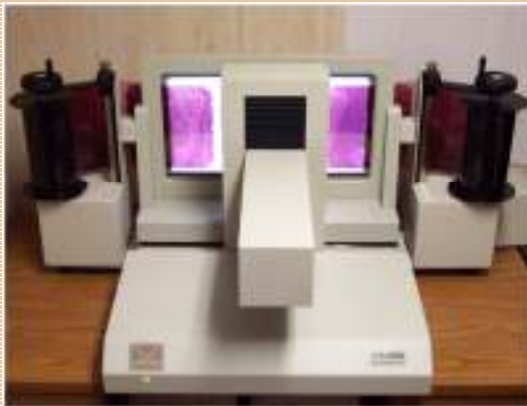

Working hard to bring affordable imaging solutions to the World!

QUALITY
 SOLUTIONS
 EXCELLENCE

www.GQS.us

GQS is
Your Commitment to
Quality

VX4000HS Film Scanner with
Automatic Roll Feeds

Loading Cut Sheet Film in the VX4000HS Scanner
(The Only Vertical Loading Scanner on the Market)